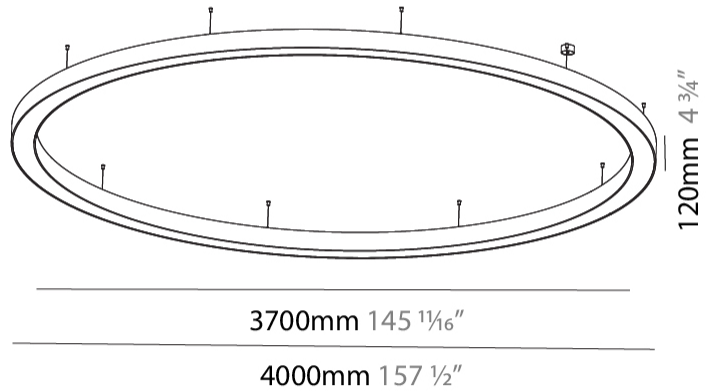

GENERAL

Series: Glorious
Subseries: Glorious
Brand: Prolicht
Division: Architectural
Mounting Type: Suspension
Mounting Location: Ceiling
Subcategory: Ambient

PHYSICAL

Shape: Round
Diameter (mm): 4000
Diameter (in): 157 1/2
Height (mm): 120
Height (in): 4 3/4
Max. Overall Height (mm): 2120
Max. Overall Height (in): 83 7/16
Light Distribution: Direct
Weight (kg): 50.71
Weight (lbs): 111.98
Diffuser: PMMA - Opal or Micro-Prism
Fixture Finish: SSR / BKV / CWI / CRY / HAB / LAG / UFT / ITA / RUA / RUR / MIC / FTG / MYG / TWT / LOD / PUS / FRO / FUP / KIA / POP / BLS / SPG / MEY / GOH / GUM / CHC / COM / ABZ / JAG / OBR / MOS / ROR
Fixture Material: Aluminum

ELECTRICAL

Lamp Type: LED (Zhaga Standard)
Input Wattage (W): 200
Total Output Wattage (W): 160 / 128 (3500K)
Dimming: Non-Dimming / Phase Dimming (120Vac only) / 0-10V Dimming
Driver Included: Yes
Driver Location: Integrated
Driver Type: Constant Current
Driver Class: Class 2
Input Voltage (V): 120 - 277
Constant Current (MA): 350 / 1000 (3500K)

LED

Color Temperature (°K): 3000 / 3500 / 4000
Max. Delivered Lumen (lm): 18460 / 19110 / 19500
CRI: >80 CRI
Efficiency (%): 0.65
Lamp Life (hrs): 50000

OPTICAL

RATINGS AND CERTIFICATIONS

Certified By: Certified for North American Standards
IP rating: IP20