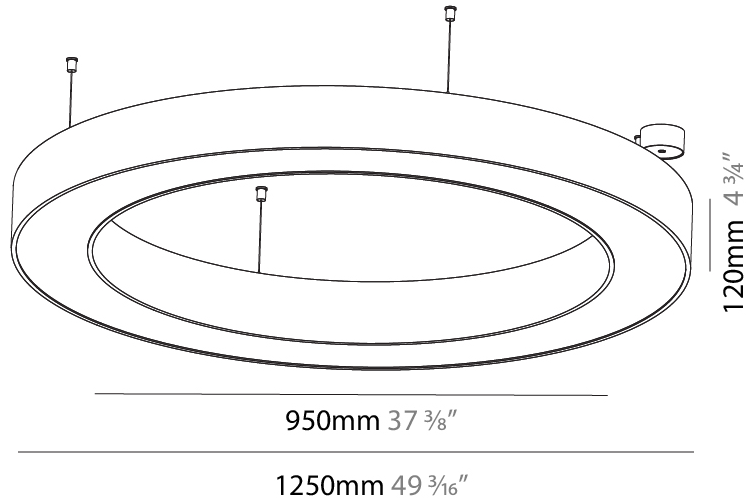

GENERAL

Series: Glorious
Subseries: Glorious
Brand: Prolicht
Division: Architectural
Mounting Type: Suspension
Mounting Location: Ceiling
Subcategory: Ambient

PHYSICAL

Shape: Round
Diameter (mm): 1250
Diameter (in): 49 ³/₁₆
Height (mm): 120
Height (in): 4 ³/₄
Max. Overall Height (mm): 2120
Max. Overall Height (in): 83 ⁷/₁₆
Light Distribution: Direct
Weight (kg): 12.847
Weight (lbs): 28.26
Diffuser: [PMMA - Opal or Micro-Prism](#)
Fixture Finish: [SSR / BKV / CWI / CRY / HAB / LAG / UFT / ITA / RUA / RUR / MIC / FTG / MYG / TWT / LOD / PUS / FRO / FUP / KIA / POP / BLS / SPG / MEY / GOH / GUM / CHC / COM / ABZ / JAG / OBR / MOS / ROR](#)
Fixture Material: Aluminum

ELECTRICAL

Lamp Type: LED (Zhaga Standard)
Input Wattage (W): 60
Total Output Wattage (W): 48 / 38.4 (3500K)
Dimming: [Non-Dimming / Phase Dimming (120Vac only) / 0-10V Dimming](#)
Driver Included: Yes
Driver Location: Integrated
Driver Type: Constant Current
Driver Class: Class 2
Input Voltage (V): 120 - 277
Constant Current (mA): 350 / 1200 (3500K)

LED

[Color Temperature (°K): 3000 / 3500 / 4000](#)
Max. Delivered Lumen (lm): 5540 / 5733 / 5850
CRI: >80 CRI
Efficiency (%): 0.65
Lamp Life (hrs): 50000

OPTICAL

RATINGS AND CERTIFICATIONS

Certified By: Certified for North American Standards
IP rating: IP20